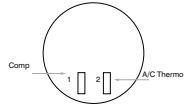

DENSO

Trinary to suit Toyota

Part No.	Ref. No.	L.P.C.O.	H.P.C.O.	Comments
PSX0630				To suit Toyota Landcruiser 100 Series M11 x 1.0

DENSO

Pressure Switches

Female Binary Pressure Switches

Part No.	Ref. No.	L.P.C.O.	H.P.C.O.	Comments
RD546400P	71R7050	2.1kg/cm ² - 30psi	21.1kg/cm ² - 300psi	To suit R9720, R9727