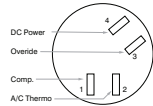

Male Trinary Pressure Switches

Part No.	Ref. No.	L.P.C.O.	M.P.C.O.	H.P.C.O.	Comments
RD546200P	71R7600	1.58kg/cm² 22.5psi	16.17kg/cm² 230psi	22.85kg/cm² 325psi	Fan Normally Closed (Fig. 1)
RD545850P	71R7500	1.58kg/cm² 22.5psi	16.17kg/cm² 230psi	22.85kg/cm² 325psi	Fan Normally Open (Fig. 2)