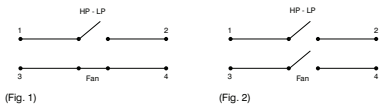

Male Trinary Pressure Switches

Part No.	Ref. No.	L.P.C.O.	M.P.C.O.	H.P.C.O.	Comments
RD546200P	71R7600	1.58kg/cm² 22.5psi	16.17kg/cm² 230psi	22.85kg/cm² 325psi	Fan Normally Closed (Fig. 1)
RD545850P	71R7500	1.58kg/cm² 22.5psi	16.17kg/cm² 230psi	22.85kg/cm² 325psi	Fan Normally Open (Fig. 2)

Female Trinary Pressure Switches

Part No.	Ref. No.	L.P.C.O.	M.P.C.O.	H.P.C.O.	Comments
RD546250P	71R7650	2kg/cm² 28.4psi	15.47kg/cm² 220psi	22.5kg/cm² 320psi	Fan Normally Closed (Fig. 1)
RD545830P	71R7550	2kg/cm² 28.4psi	15.47kg/cm² 220psi	22.5kg/cm² 320psi	Fan Normally Open (Fig. 2) To suit R6100, R9777