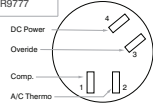

Female Trinary Pressure Switches

Part No.	Ref. No.	L.P.C.O.	M.P.C.O.	H.P.C.O.	Comments
RD546250P	71R7650	2kg/cm² 28.4psi	15.47kg/cm² 220psi	22.5kg/cm² 320psi	Fan Normally Closed (Fig. 1)
RD545830P	71R7550	2kg/cm² 28.4psi	15.47kg/cm² 220psi	22.5kg/cm² 320psi	Fan Normally Open (Fig. 2) To suit R6100, R9777

Pressure Switches

Low Side Pressure Switch

Part No.	Ref. No.	L.P.C.O.	H.P.C.O.	Comments
RD563951P	71R6045			To Suit R9757