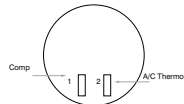

Male Binary Pressure Switches

Part No.	Ref. No.	L.P.C.O.	H.P.C.O.	Comments
RD546460P	71R7000	2.1kg/cm² - 30psi	21.1kg/cm² - 300psi	To suit R9730