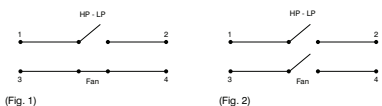

Pressure Switches

Female Binary Pressure Switches

Part No.	Ref. No.	L.P.C.O.	H.P.C.O.	Comments
RD546400P	71R7050	2.1kg/cm² - 30psi	21.1kg/cm² - 300psi	To suit R9720, R9727

Male Binary Pressure Switches

Part No.	Ref. No.	L.P.C.O.	H.P.C.O.	Comments
RD546460P	71R7000	2.1kg/cm² - 30psi	21.1kg/cm² - 300psi	To suit R9730

Male Trinary Pressure Switches

Part No.	Ref. No.	L.P.C.O.	M.P.C.O.	H.P.C.O.	Comments
RD546200P	71R7600	1.58kg/cm² 22.5psi	16.17kg/cm² 230psi	22.85kg/cm² 325psi	Fan Normally Closed (Fig. 1)
RD545850P	71R7500	1.58kg/cm² 22.5psi	16.17kg/cm² 230psi	22.85kg/cm² 325psi	Fan Normally Open (Fig. 2)

Female Trinary Pressure Switches

Part No.	Ref. No.	L.P.C.O.	M.P.C.O.	H.P.C.O.	Comments
RD546250P	71R7650	2kg/cm² 28.4psi	15.47kg/cm² 220psi	22.5kg/cm² 320psi	Fan Normally Closed (Fig. 1)
RD545830P	71R7550	2kg/cm² 28.4psi	15.47kg/cm² 220psi	22.5kg/cm² 320psi	Fan Normally Open (Fig. 2) To suit R6100, R9777

Pressure Switches

Low Side Pressure Switch

Part No.	Ref. No.	L.P.C.O.	H.P.C.O.	Comments
RD563951P	71R6045			To Suit R9757

Low Side Pressure Switch

Part No.	Ref. No.	L.P.C.O.	H.P.C.O.	Comments
RD558770P	71R6060			

Low Side Pressure Switch

Part No.	Ref. No.	L.P.C.O.	H.P.C.O.	Comments
RD566390P	71R6115			

High Side Pressure Switch

Part No.	Ref. No.	L.P.C.O.	H.P.C.O.	Comments
RD568330P	71R6120			To suit R9757

Low Side Pressure Switch

Part No.	Ref. No.	L.P.C.O.	H.P.C.O.	Comments
RD568340P	71R6130			To suit R4500, R6160

Pressure Switches

High Pressure Switch - Fan Override

Part No.	Ref. No.	L.P.C.O.	H.P.C.O.	Comments
RD568350P	71R6140			

Low Side Pressure Switch

Part No.	Ref. No.	L.P.C.O.	H.P.C.O.	Comments
RD580260P	71R6095			Fitted to Accumulator

High Side Pressure Switch

Part No.	Ref. No.	L.P.C.O.	H.P.C.O.	Comments
RD582880P	71R6220